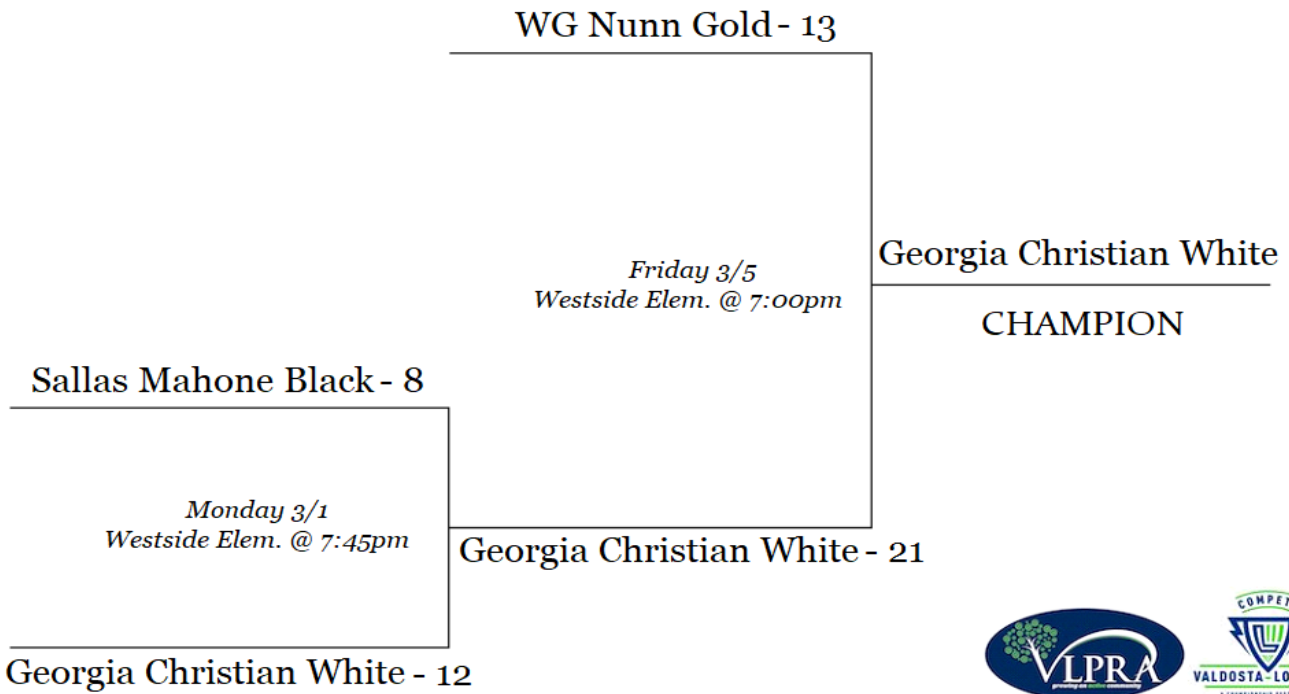

**Kindergarten & 1st Grade Boys
Basketball**

2021 Schedule ACC

Updated 3.6.21

Teams	
Sallas Mahone Gold (11-1)	WG Nunn Gold (3-8)
WG Nunn Black (9-2)	Sallas Mahone Black (2-8)
GA Christian Blue (6-4)	GA Christian White (2-9)

VLPRA K/1 ACC Gold Playoff Bracket

VLPRA K/1 ACC Silver Playoff Bracket

K/1st Grade Championship

Sallas Mahone Gold

vs

Westside White

21

14