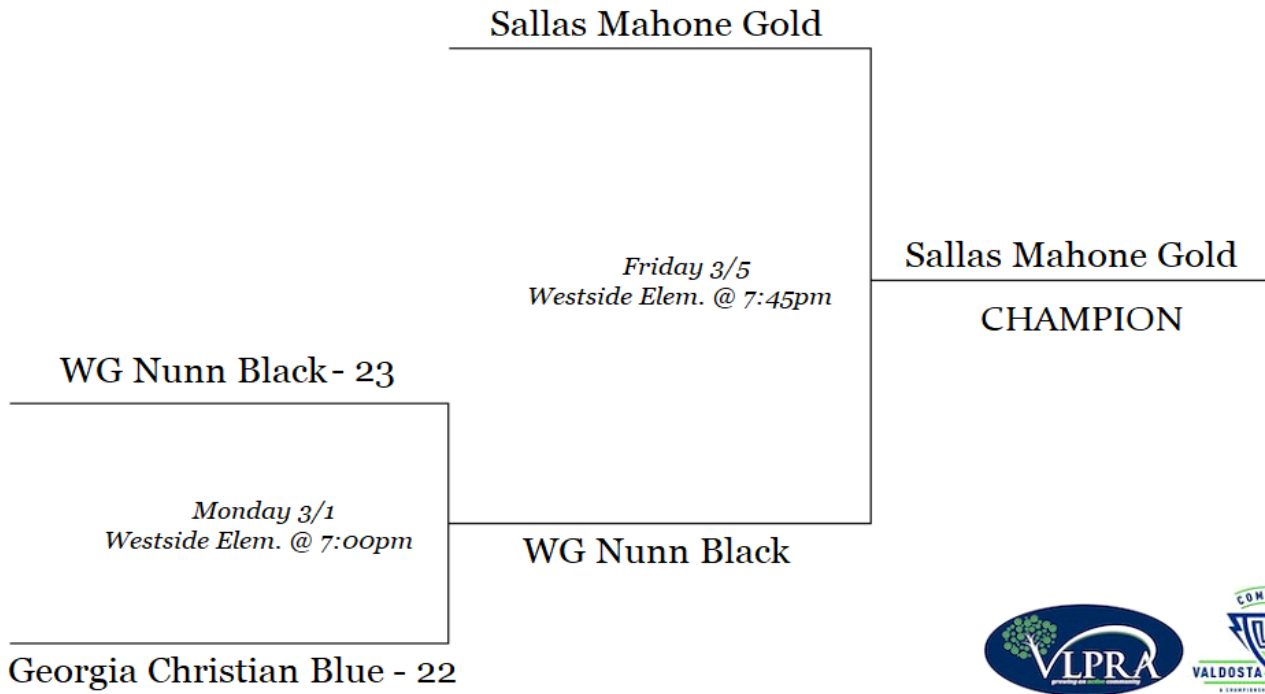

**Kindergarten & 1st Grade Boys
Basketball**

2021 Schedule ACC

Updated 3.6.21

Teams	
Sallas Mahone Gold (11-1)	WG Nunn Gold (3-8)
WG Nunn Black (9-2)	Sallas Mahone Black (2-8)
GA Christian Blue (6-4)	GA Christian White (2-9)

VLPRA K/1 ACC Gold Playoff Bracket

VLPRA K/1 ACC Silver Playoff Bracket

K/1st Grade Championship

Sallas Mahone Gold

vs

Westside White

21

14