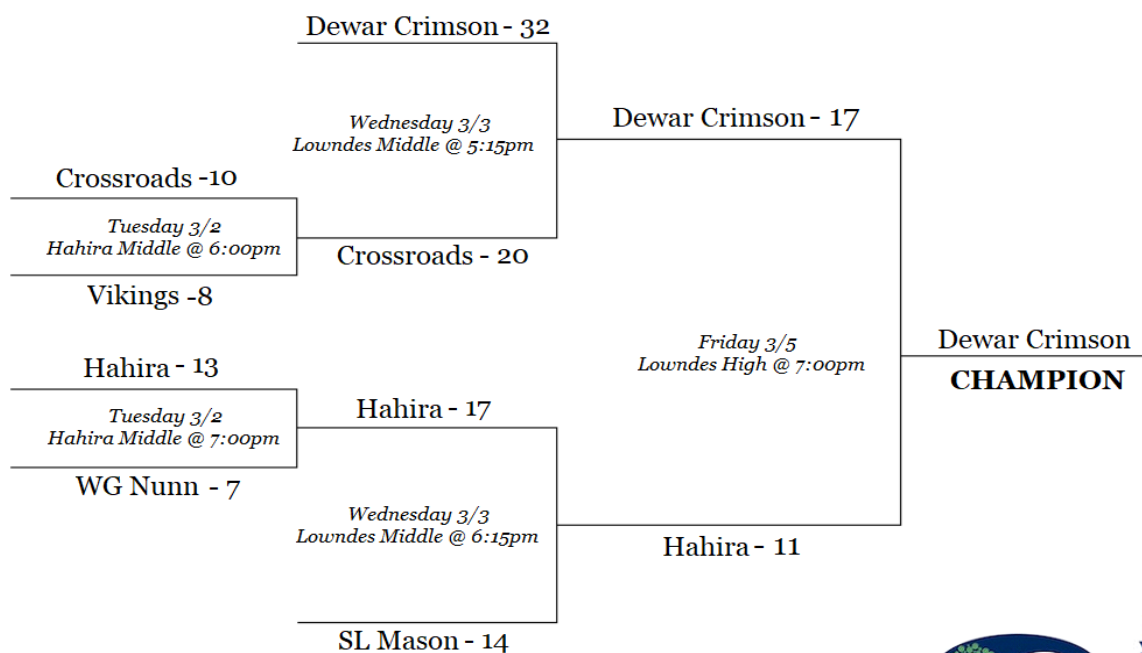

MON	2/22	6:15 PM	Westside Crimson	5	vs	19	Crossroads	Pine Grove
MON	2/22	7:15 PM	Dewar Crimson	22	vs	10	Hahira	Pine Grove
WED	2/24	6:15 PM	Hahira	13	vs	8	Vikings	Forrest Street
WED	2/24	5:15 PM	Westside Crimson	10	vs	16	WG Nunn	Pine Grove
WED	2/24	6:15 PM	Westside Silver	0	vs	20	SL Mason	Pine Grove
WED	2/24	7:15 PM	Pine Grove	10	vs	18	Crossroads	Pine Grove
Tentative Playoff and Championship Schedule (Dates and Times Subject to Change)								
TUE	3/2	6:00 PM	Crossroads	10	vs	8	Vikings	Hahira Middle
TUE	3/2	6:15 PM	Pine Grove	11	vs	6	Sallas Mahone	Newbern Middle
TUE	3/2	7:00 PM	Hahira	13	vs	7	WG Nunn	Hahira Middle
WED	3/3	5:15 PM	Dewar Crimson	32	vs	20	Crossroads	Lowndes Middle
WED	3/3	6:15 PM	SL Mason	14	vs	17	Hahira	Lowndes Middle
WED	3/3	7:00 PM	Westside Crimson	8	vs	10	Westside Silver	Lowndes Middle
FRI	3/5	7:00 PM	Dewar Crimson	17	vs	11	Hahira	Lowndes High
SAT	3/6	9:00 AM	Pine Grove	16	vs	12	Westside Silver	Lowndes High

VLPR A 4th/5th Grade Gold Playoff Bracket