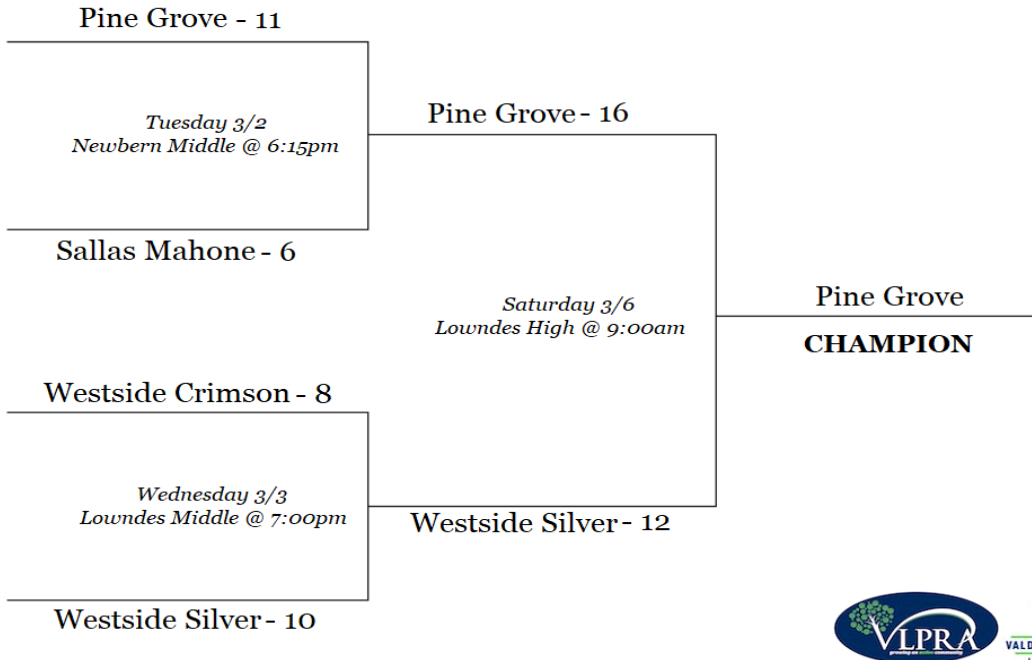

VLPRA 4th/5th Grade Silver Playoff Bracket

Location Addresses

Lowndes High School 1606 Norman Dr., Valdosta, GA 31601
Hahira Middle School 101 S Nelson St., Hahira, GA 31632
Pinevale 930 Lake Park Rd., Valdosta, GA 31601
J.L. Newbern Middle School 2015 E Park Ave. Valdosta, GA 31602
Lowndes Middle School 2379 Copeland Rd. Valdosta, Ga 31601

Pine Grove 4159 River Rd. Valdosta, GA 31605
Valdosta Middle School 110 Burton St. Valdosta, GA 31602
South Lowndes 6440 Ocean Pond Ave., Lake Park, GA 31636
Westside Elementary School 2470 James Rd. Valdosta, GA 31601
Forrest Street 1901 N. Forrest Street Valdosta, GA 31601