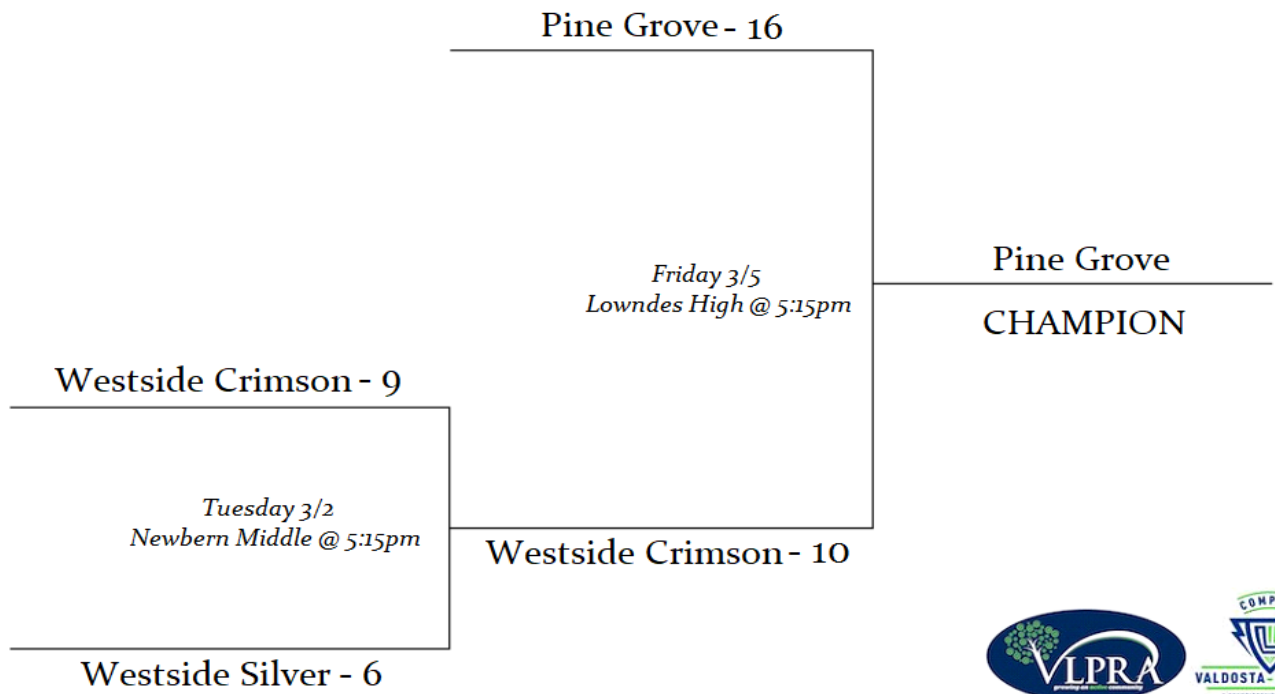

VLPRV 3rd Grade SEC Silver Playoff Bracket

3rd Grade Championship
WG Nunn Black vs Hahira
10 15