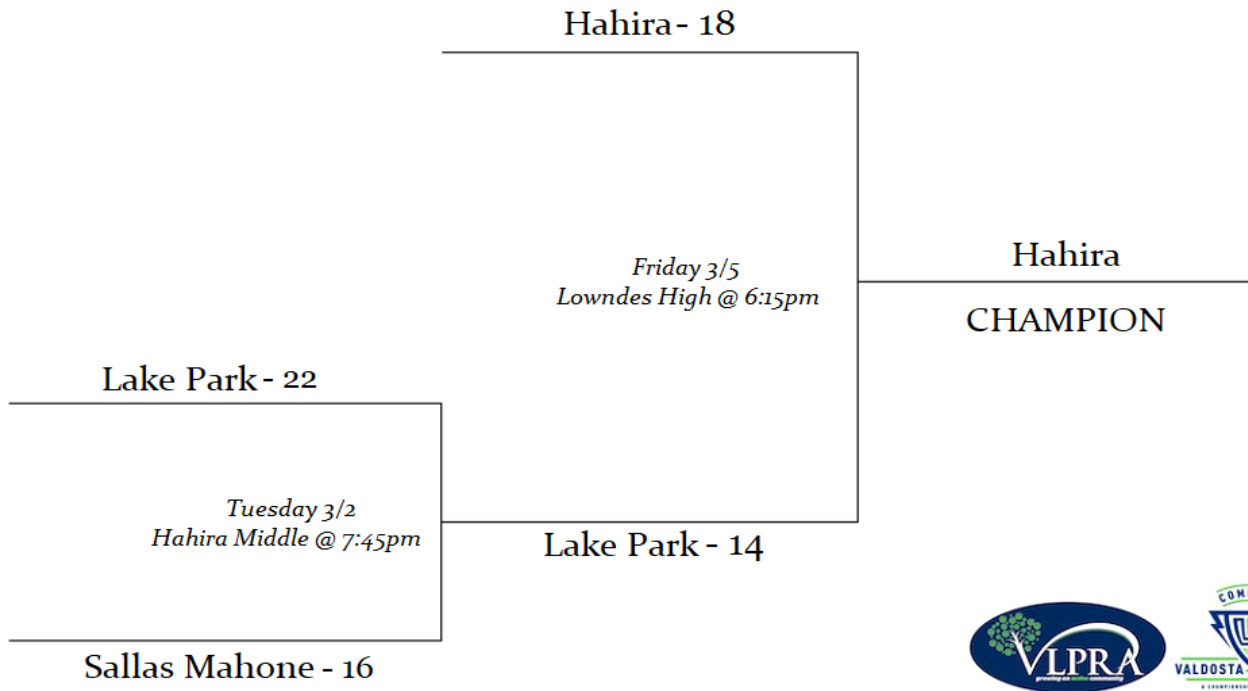

VLPRV 3rd Grade SEC Gold Playoff Bracket