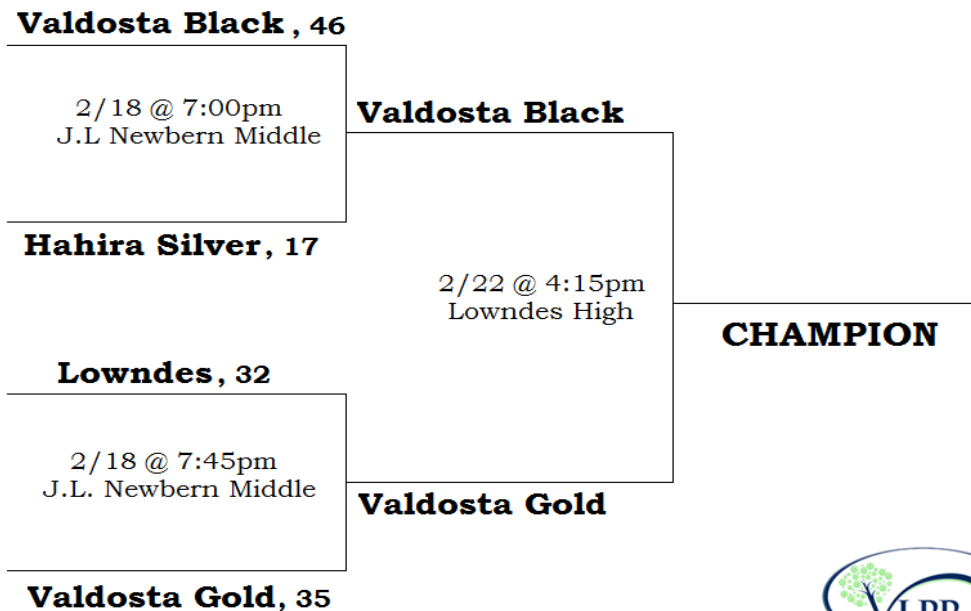

7th/8th Grade Boys Basketball Silver Playoff Bracket