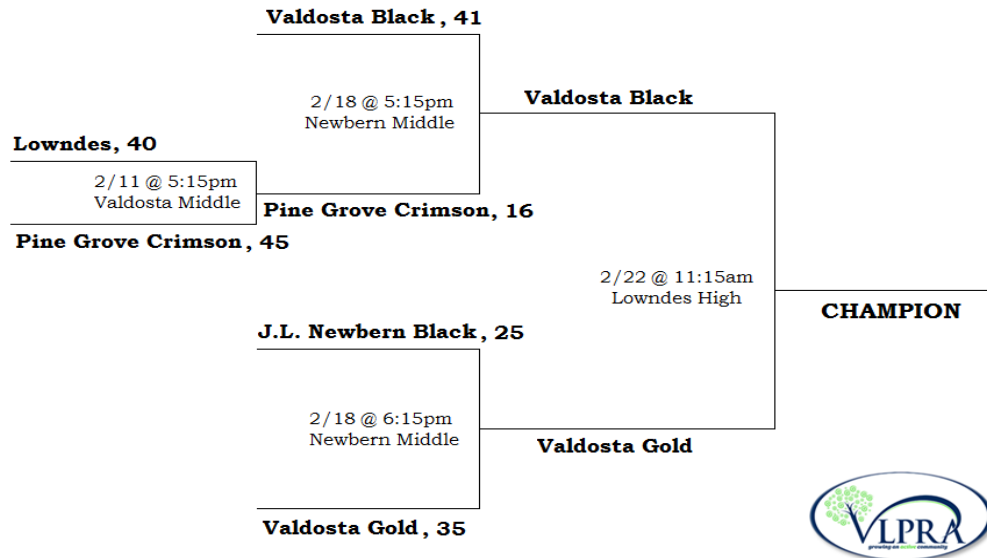

Day	Date	Time	Home (White Jersey)	Score	vs.	Score	Away (Dark Jersey)	Location
Sat	2/8	6:00 PM	Pine Grove Crimson	31	vs	15	Hahira White	Lowndes High
Sat	2/8	8:00 PM	J.L. Newbern Black	34	vs	23	Hahira Silver	Lowndes High
Sat	2/8	8:45 PM	J.L. Newbern Gold	26	vs	34	Hahira Crimson	Lowndes High
Sun	2/9	3:30 PM	J.L. Newbern Gold	47	vs	16	Pine Grove Silver	South Lowndes
Sun	2/9	4:30 PM	Lowndes	41	vs	27	Pine Grove Crimson	South Lowndes

Tentative Playoff and Championship Schedule

Tues	2/11	5:15 PM	Lowndes	40	vs	45	Pine Grove Crimson	Valdosta Middle
Tues	2/11	6:15 PM	Hahira White	20	vs	27	Pine Grove Silver	Valdosta Middle
Tues	2/18	5:15 PM	Valdosta Black	41	vs	16	Pine Grove Crimson	J.L. Newbern Middle
Tues	2/18	6:15 PM	J.L. Newbern Black	25	vs	35	Valdosta Gold	J.L. Newbern Middle
Tues	2/18	6:30 PM	Hahira Crimson	24	vs	7	Pine Grove Silver	Pine Grove Middle
Tues	2/18	7:30 PM	Hahira Silver	15	vs	30	J.L. Newbern Gold	Pine Grove Middle
Sat	2/22	11:15 AM	Valdosta Black		vs		Valdosta Gold	Lowndes High
Sat	2/22	3:00 PM	Hahira Crimson		vs		J.L. Newbern Gold	Lowndes High

6TH GRADE BOYS BASKETBALL GOLD PLAYOFF BRACKET