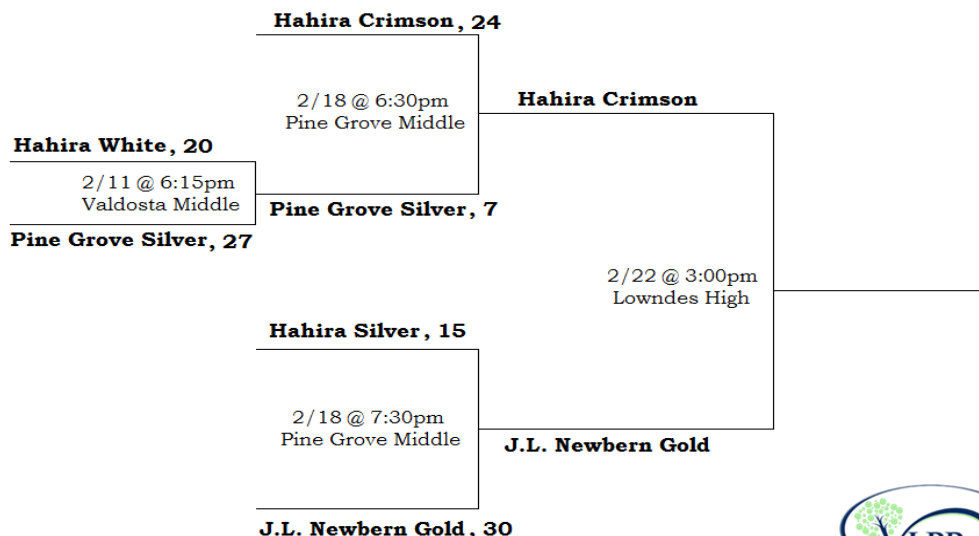

6th GRADE BOYS BASKETBALL SILVER PLAYOFF BRACKET