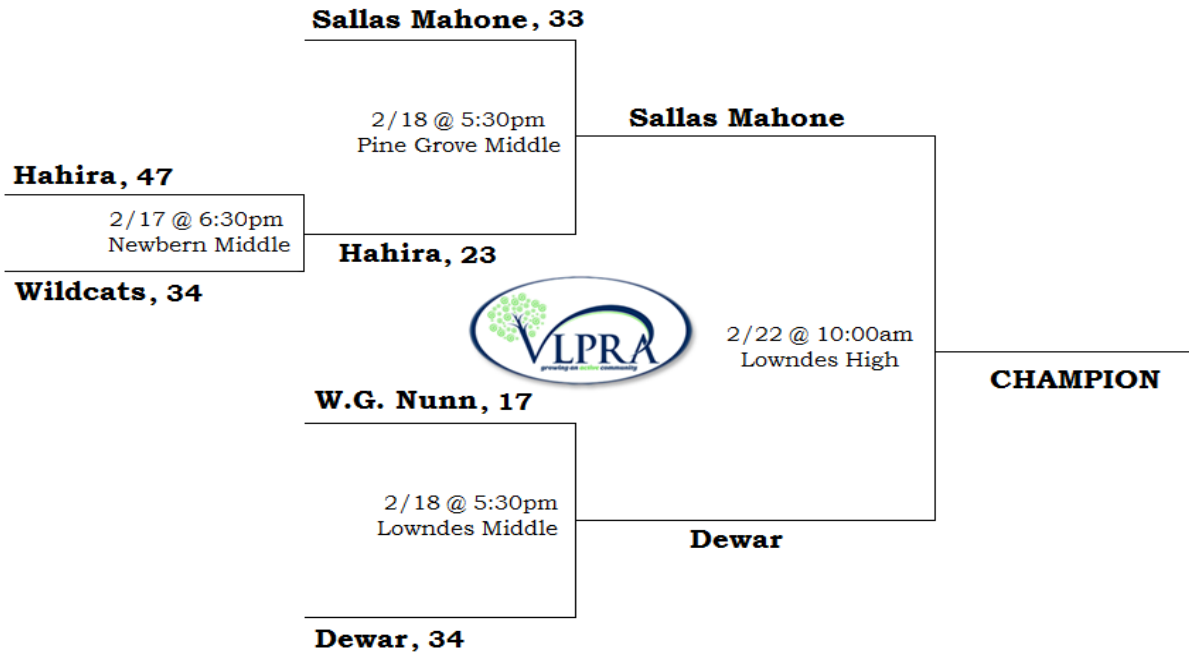

Day	Date	Time	Home (White Jersey)	Score	vs.	Score	Away (Dark Jersey)	Location
Tues	2/11	6:30 PM	W.G. Nunn	34	vs	28	Wildcats	J.L. Newbern Middle
Wed	2/12	5:30 PM	Westside Silver	20	vs	36	Hahira	Forrest Street
Wed	2/12	6:30 PM	Westside Crimson	25	vs	21	Westside White	Forrest Street
Wed	2/12	7:30 PM	Pine Grove	34	vs	15	Lake Park	Forrest Street
Tentative Playoff and Championship Schedule								
Mon	2/17	5:30 PM	Westside White	15	vs	8	Westside Silver	J.L. Newbern Middle
Mon	2/17	6:30 PM	Hahira	47	vs	34	Wildcats	J.L. Newbern Middle
Tues	2/18	5:30 PM	W.G. Nunn	17	vs	34	Dewar	Lowndes Middle
Tues	2/18	5:30 PM	Sallas Mahone	33	vs	23	Hahira	Pine Grove Middle
Tues	2/18	6:30 PM	Westside Crimson	24	vs	8	Westside White	Lowndes Middle
Tues	2/18	7:30 PM	Pine Grove	29	vs	26	Lake Park	Lowndes Middle
Sat	2/22	10:00 AM	Sallas Mahone		vs		Dewar	Lowndes High
Sat	2/22	1:45 PM	Westside Crimson		vs		Pine Grove	Lowndes High

5TH GRADE BOYS BASKETBALL GOLD PLAYOFF BRACKET