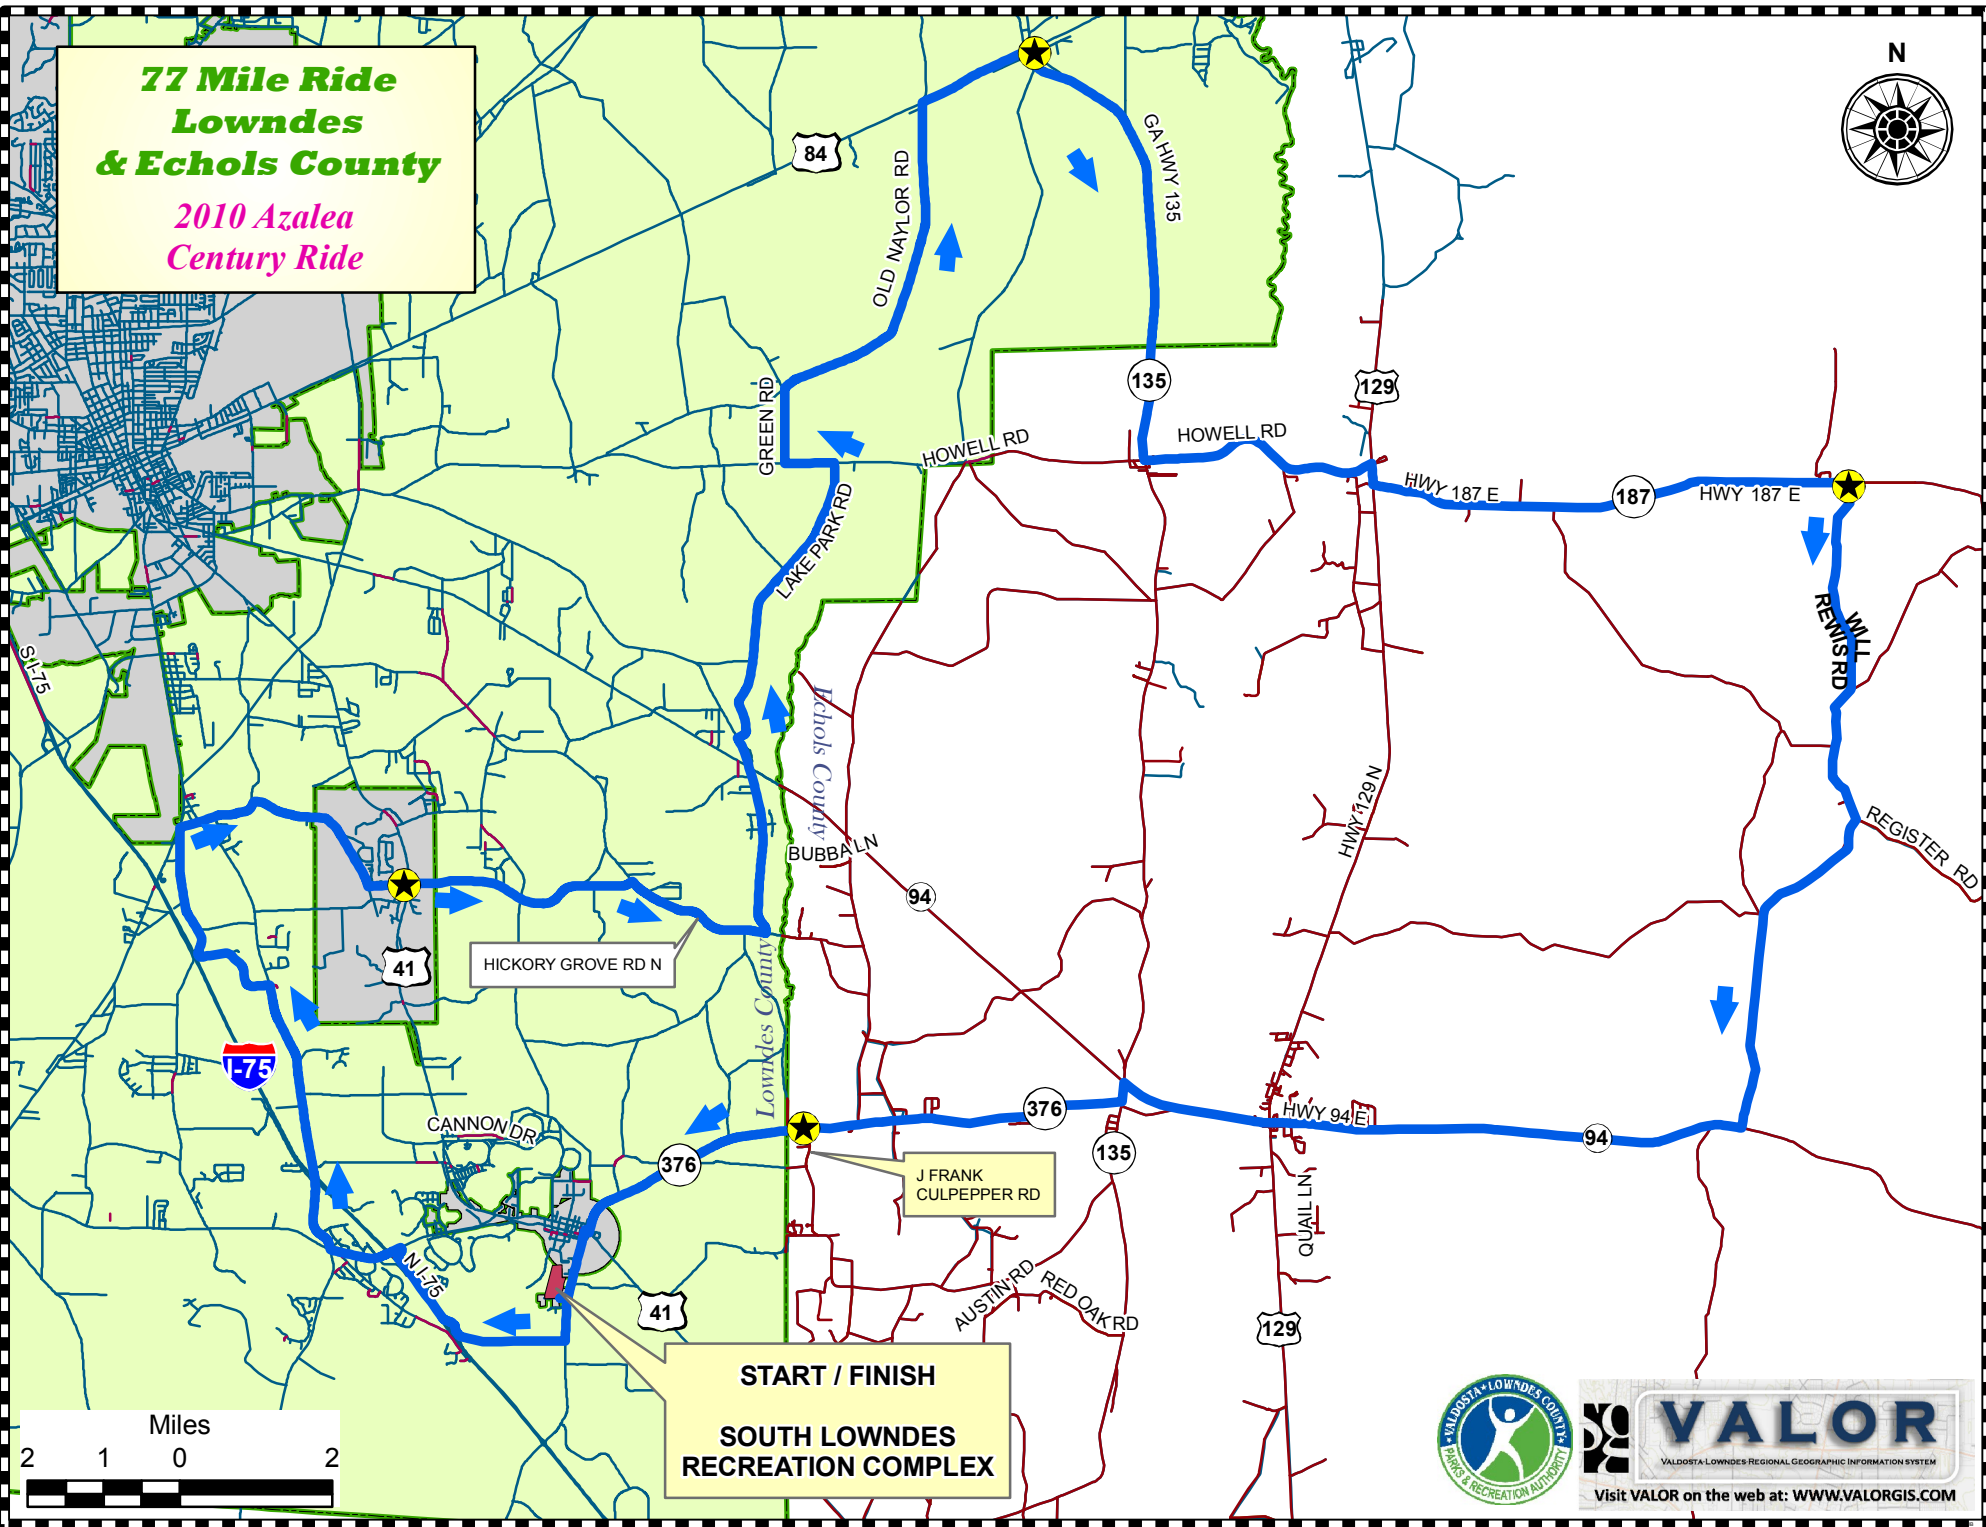

**77 Mile Ride  
Lowndes  
& Echols County**

*2010 Azalea  
Century Ride*

**START / FINISH**  
**SOUTH LOWNDES  
RECREATION COMPLEX**

**VALOR**  
VALDOSTA LOWNDES REGIONAL GEOGRAPHIC INFORMATION SYSTEM  
Visit VALOR on the web at: [WWW.VALORGIS.COM](http://WWW.VALORGIS.COM)